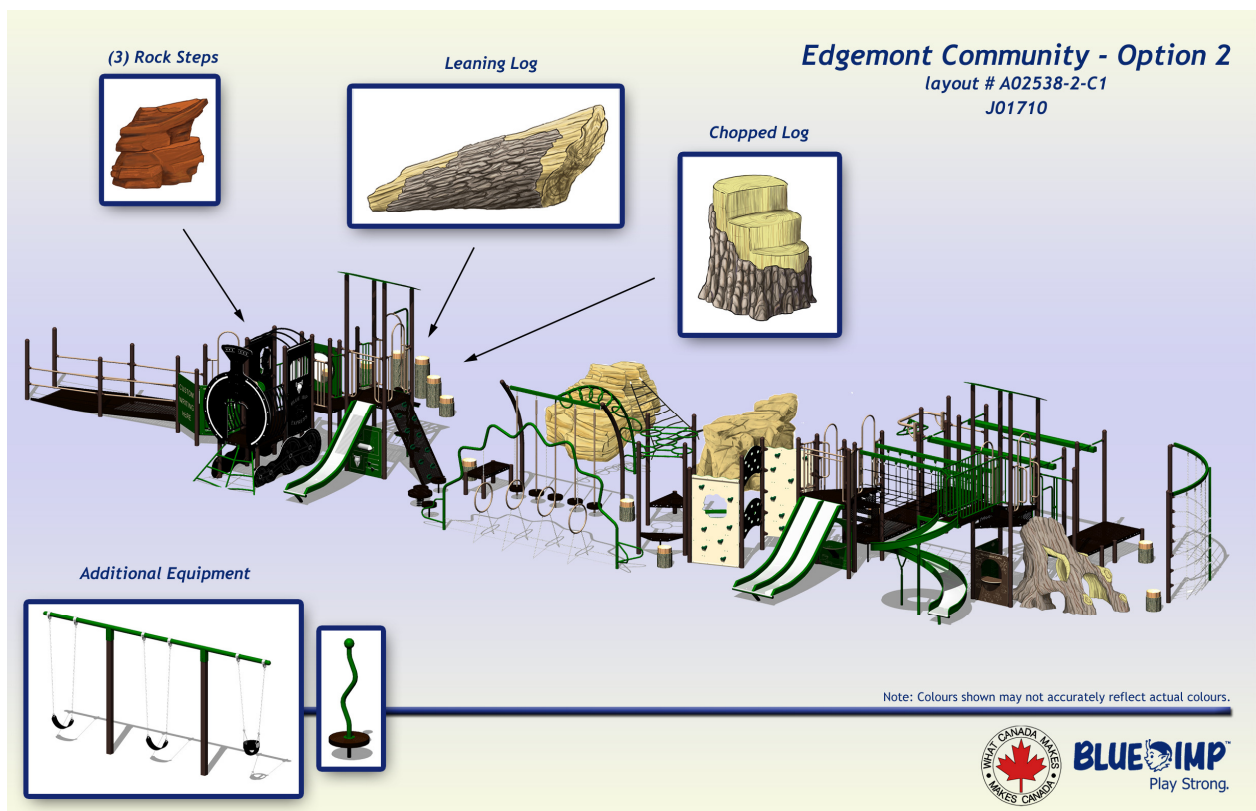

Project **PLAY** Edgemont

An Exciting New Playground for John Laurie Park is coming!

We need your help: We need 35 volunteers **each day** for 4 days to make this playground happen.

Installation Dates: August 26-29, 2015

Must be 15 years or older to volunteer

Please Note: We are in the final stages of the design so this drawing is subject to change

Sign up for a shift at:
edgemontplays@gmail.com